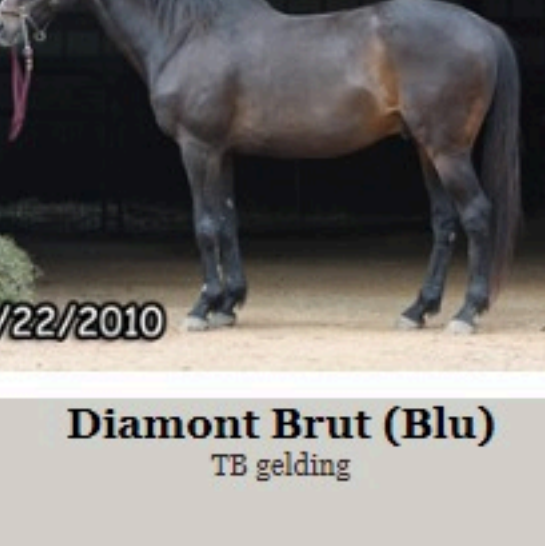

Diamont Brut (Blu)
TB gelding