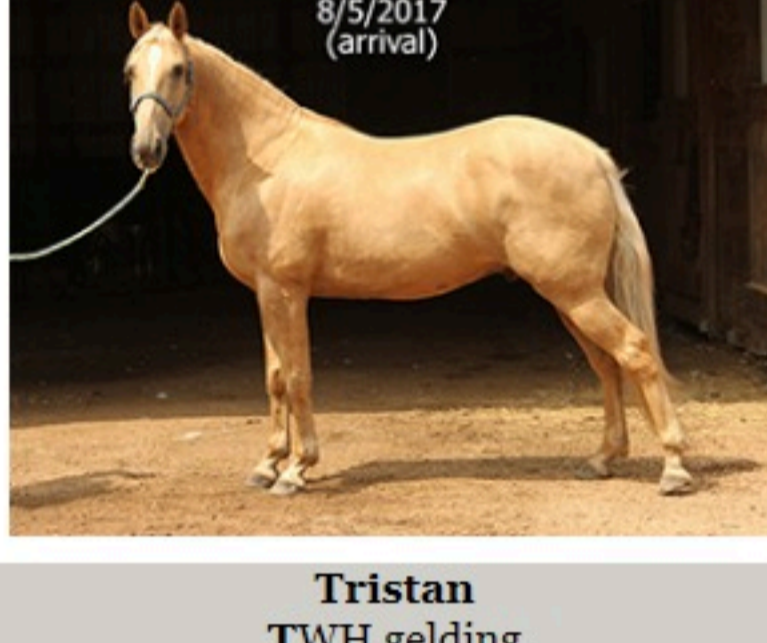

Willow
QH mare

Suds, 6/10/2017 (arrival)

Bucket of Suds
TB gelding

Ruffian, 4/9/2017 (arrival)

Ruffian
Grade mare

Sky, 8/4/2017 (arrival)

Sky Top Zippo
Paint gelding

Doc, 8/4/2017 (arrival)

Petiso Freckles Mark (Doc)
AQHA gelding

Tristan, 8/5/2017 (arrival)

Tristan
TWH gelding

Jaisy, 8/7/2017 (arrival)

Ddaer Royal Moon (Jaisy)
AQHA mare

Ty, 9/4/2017 (arrival 8/31/2017)

Ty
Percheron gelding

Pamela
Donkey Jenny

Pamela and Blondie, 8/28/2017

Blondie
Donkey Jenny

Sailor, 8/13/2017 (arrival)

Sailor
Paint Stock mare

Buddy, 8/5/2017

Buddy
QH gelding

Dalila, 8/11/2017 (arrival)

CV Dalila
Arabian mare