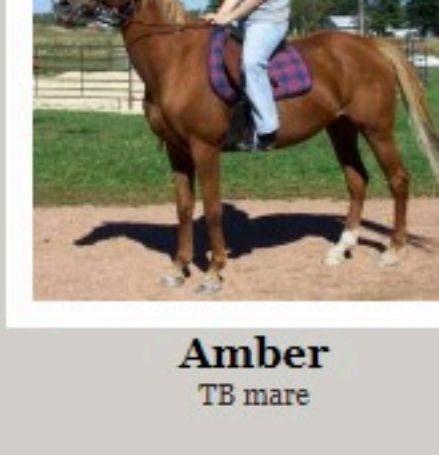

Josh
Mornb gelding