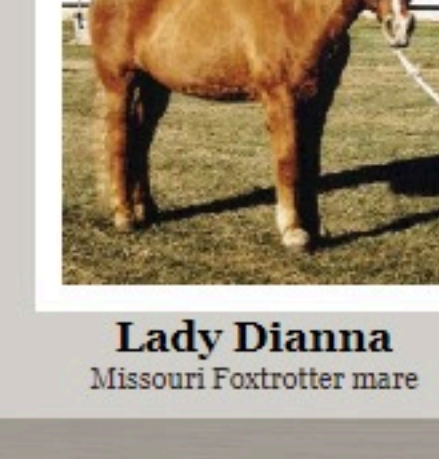

Sandy
Saddlebred mare