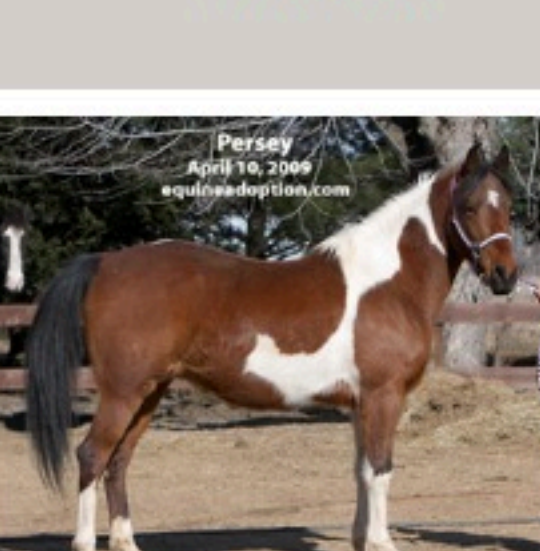

Ponies High Boone's
Arab/Paint mare