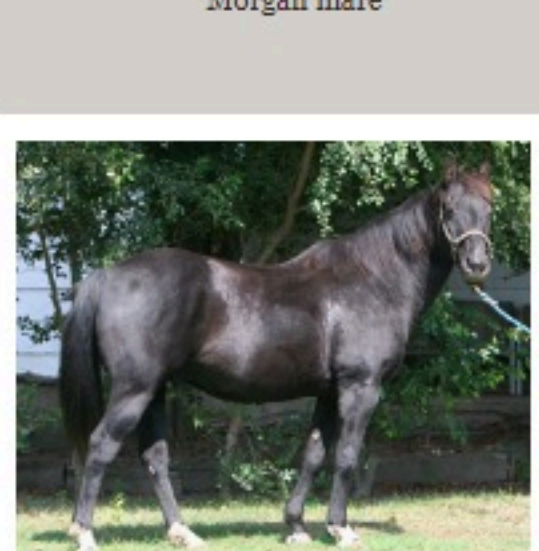

Nero
Paint Stock gelding