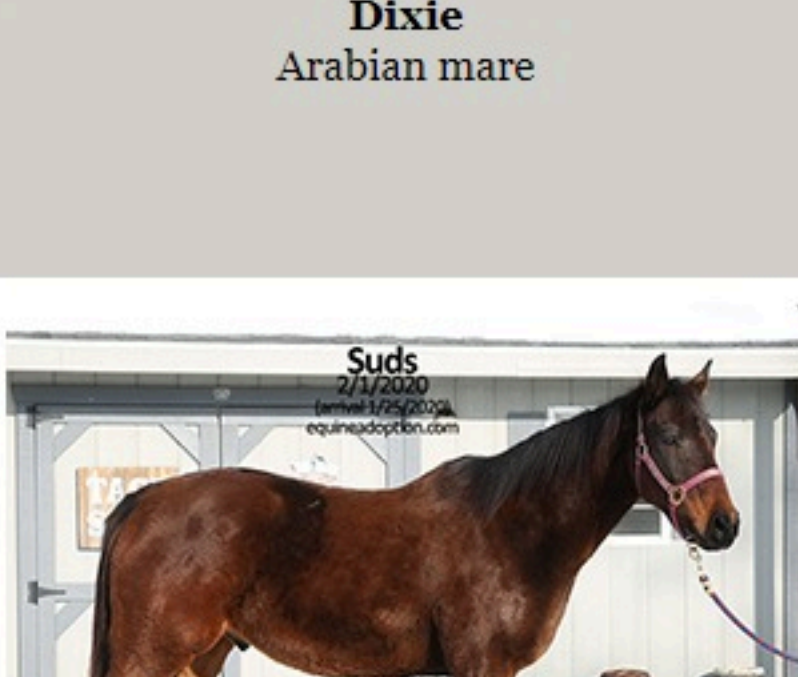

Suds
2/7/2020
(arrival)
equineadoption.com

Bucket of Suds
TB gelding