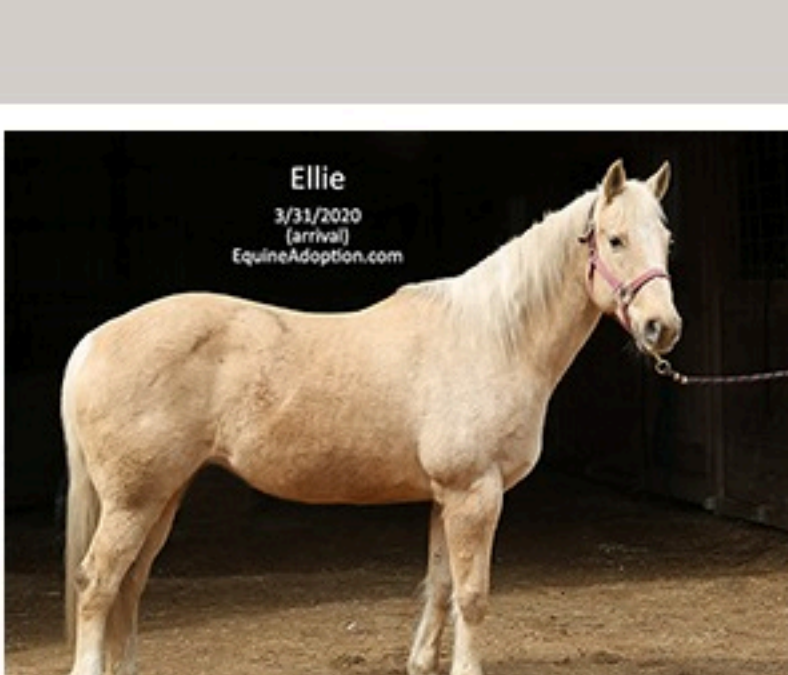

Ellie
QH mare