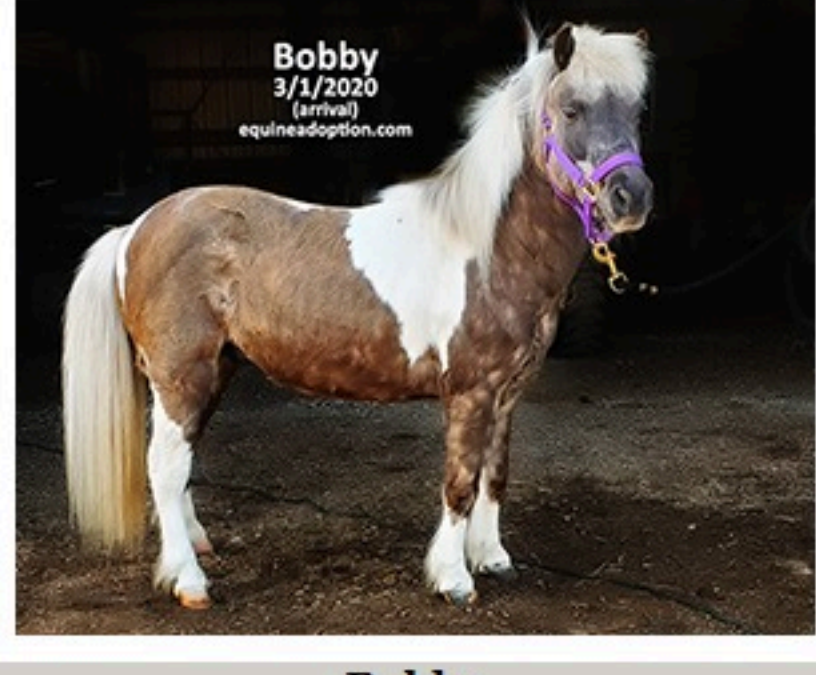

Bobby
Pony gelding