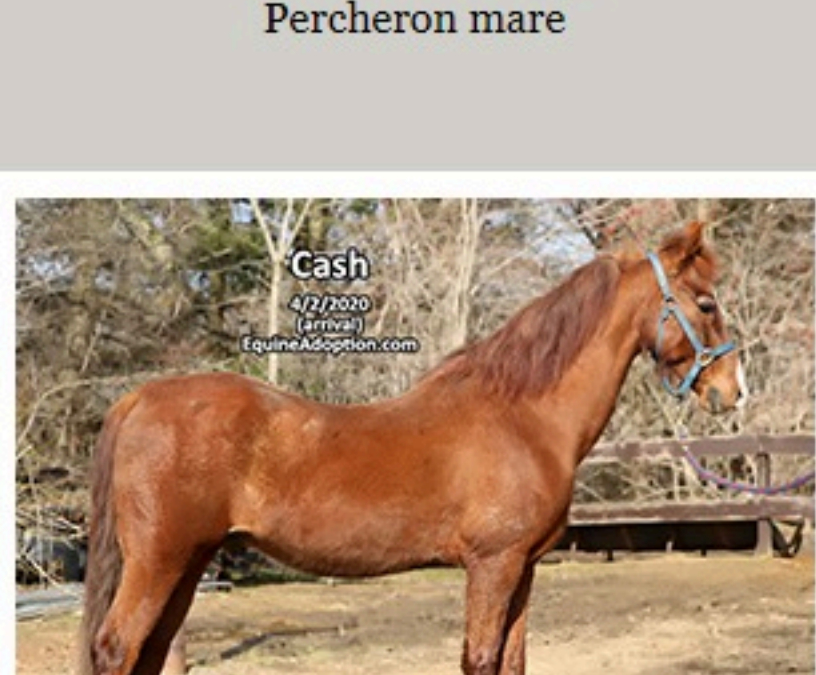

Champagne's Big & Rich (Cash)
American Saddlebred gelding