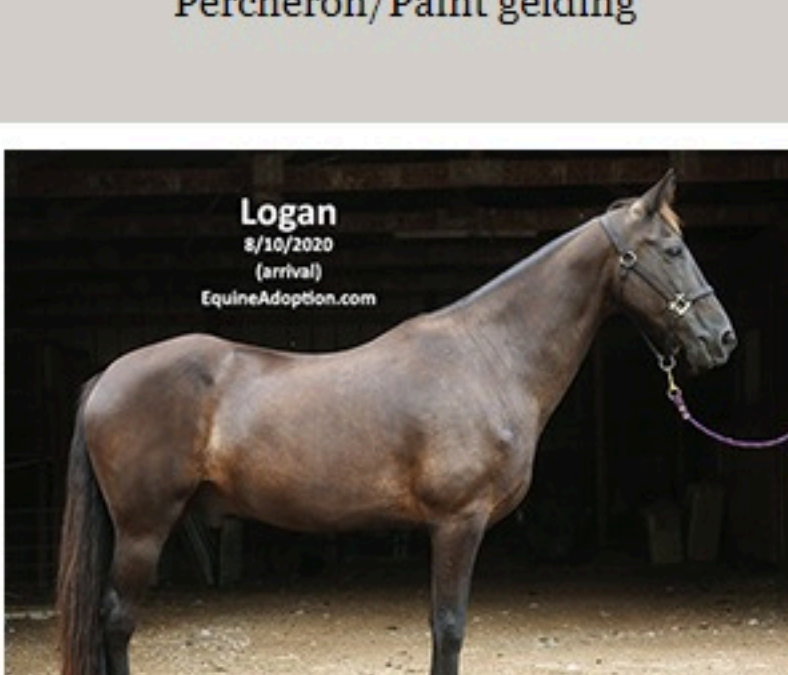

Eb's Night Image (Logan)
TWH gelding