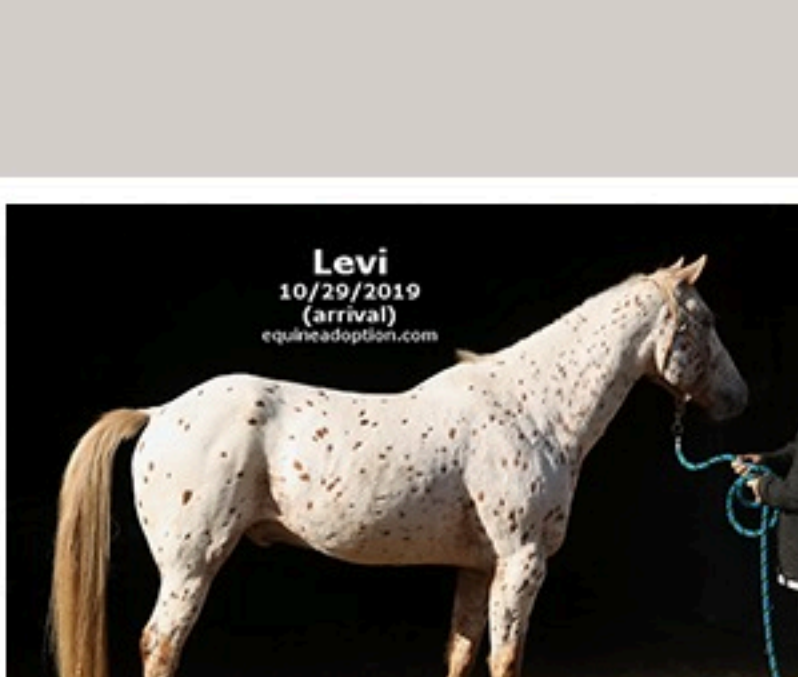

Levi
Appy gelding
Laid to rest 4-3-2020