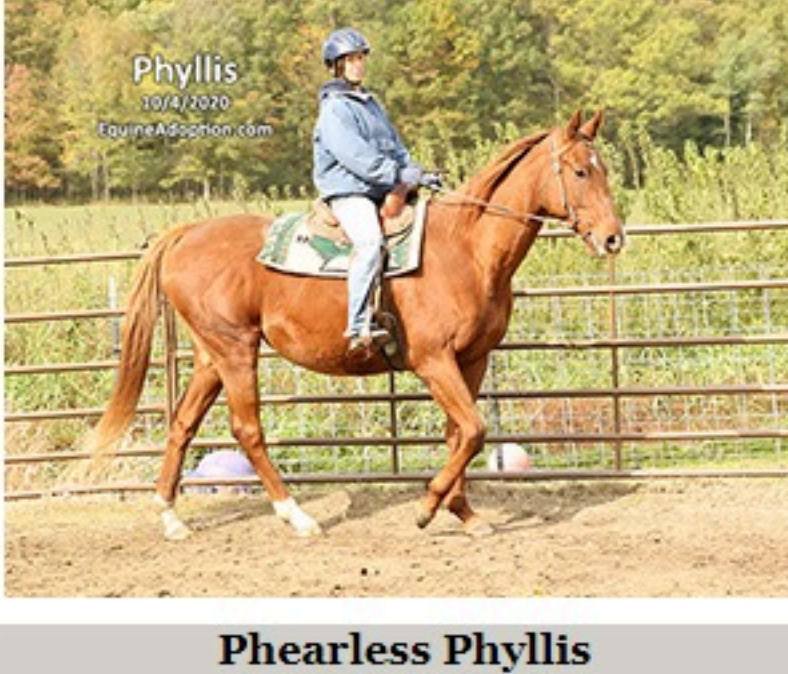

Phearless Phyllis
TB mare