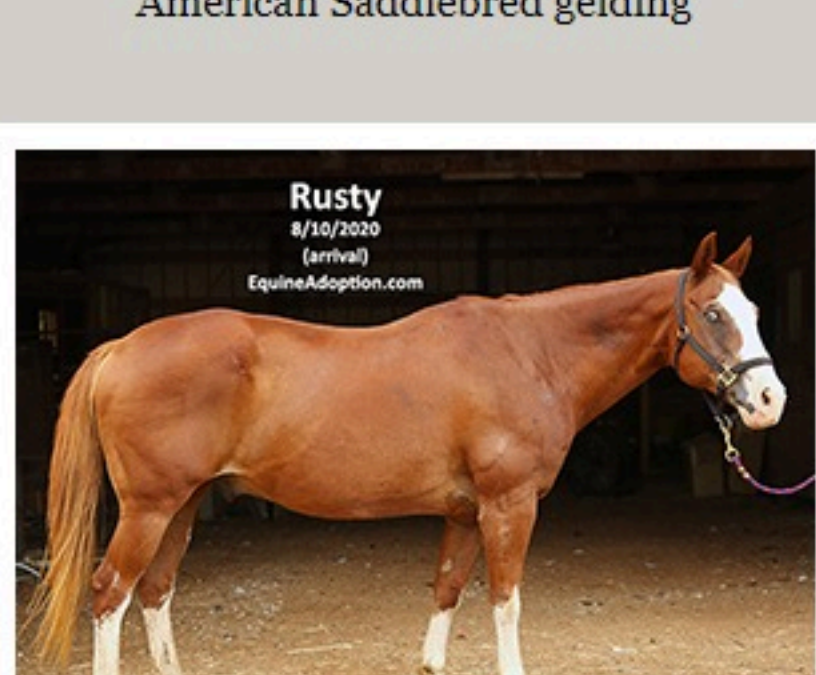

Rusty (Cool Cruiser)
APHA gelding