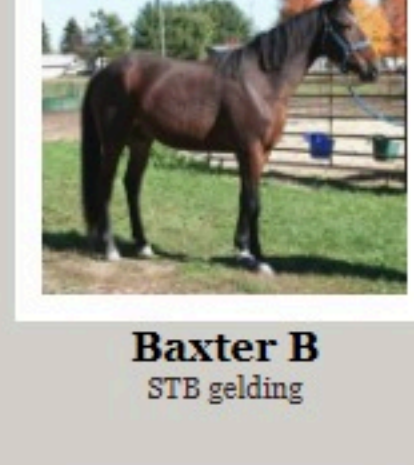

Beauty
Mini mare

Exclusive Spirit
QH gelding

Jackson
QH gelding

Duke
S/TB gelding - passed away

Dozer
QH gelding

Callie
Morgan mare

Mystery
Spotted Donkey

Ranger
Spotted Saddle Horse

Mullaney
Morgan mare

Abe
QH/Pony gelding

Trigger
Mini gelding

George
QH gelding

Loki
Walkaloosa gelding

Murphy
Quarterbred gelding

Babe
Belgian mare

Aubrey
Appy cross mare

Aubrey
Appy cross mare

Dan's Best Man
TB gelding

Cricket
Welsh pony mare

Baxter B
S/TB gelding

Mikey
QH gelding

Drifter
Appendix QH gelding

Apache Sam
Mustang gelding

Maximus
S/TB gelding